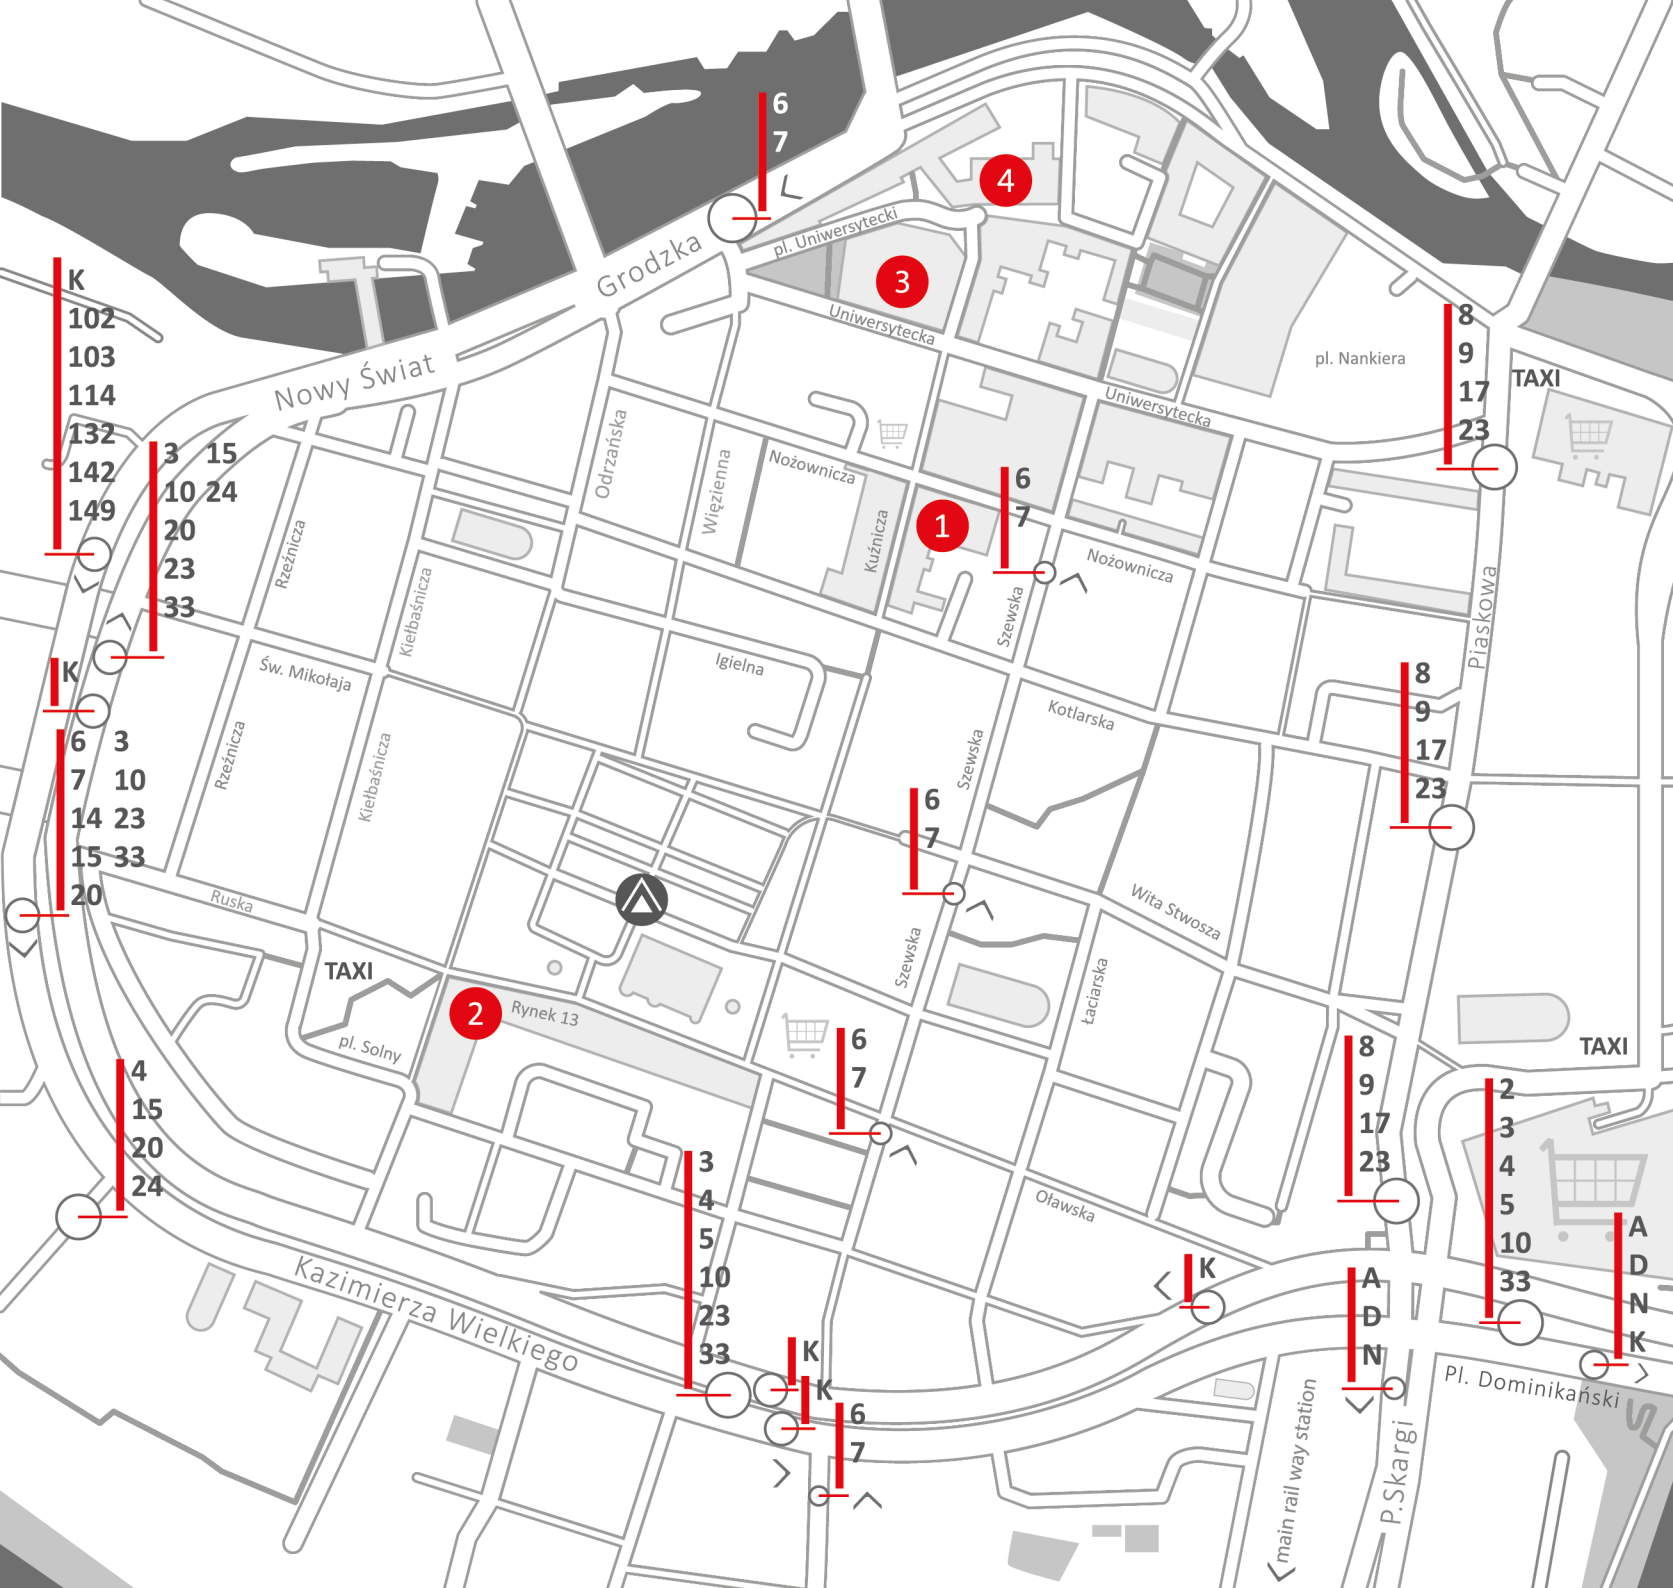

LANGUAGES IN CONTACT

International Conference

16 – 17 June 2018
Wrocław, Poland

Wrocław - city centre map

-  Conference venue
ul. Kuźnica 22
-  Conference banquet
Novocaina, Rynek 13
-  Conference venue
ul. Uniwersytecka 7-10
-  Conference venue
Pl. Uniwersytecki 1
-  The Old Town Hall
-  two-way stop
-  one-way stop
-  direction
-  tram- / bus stop n°
-  taxi stop
-  taxi stop
-  characteristic objects
-  shop / mall centre
-  river / moat
-  parks / squares

taxi
www.wroclaw.pl/taxi

public transport timetable
jakdojade.pl/wroclaw